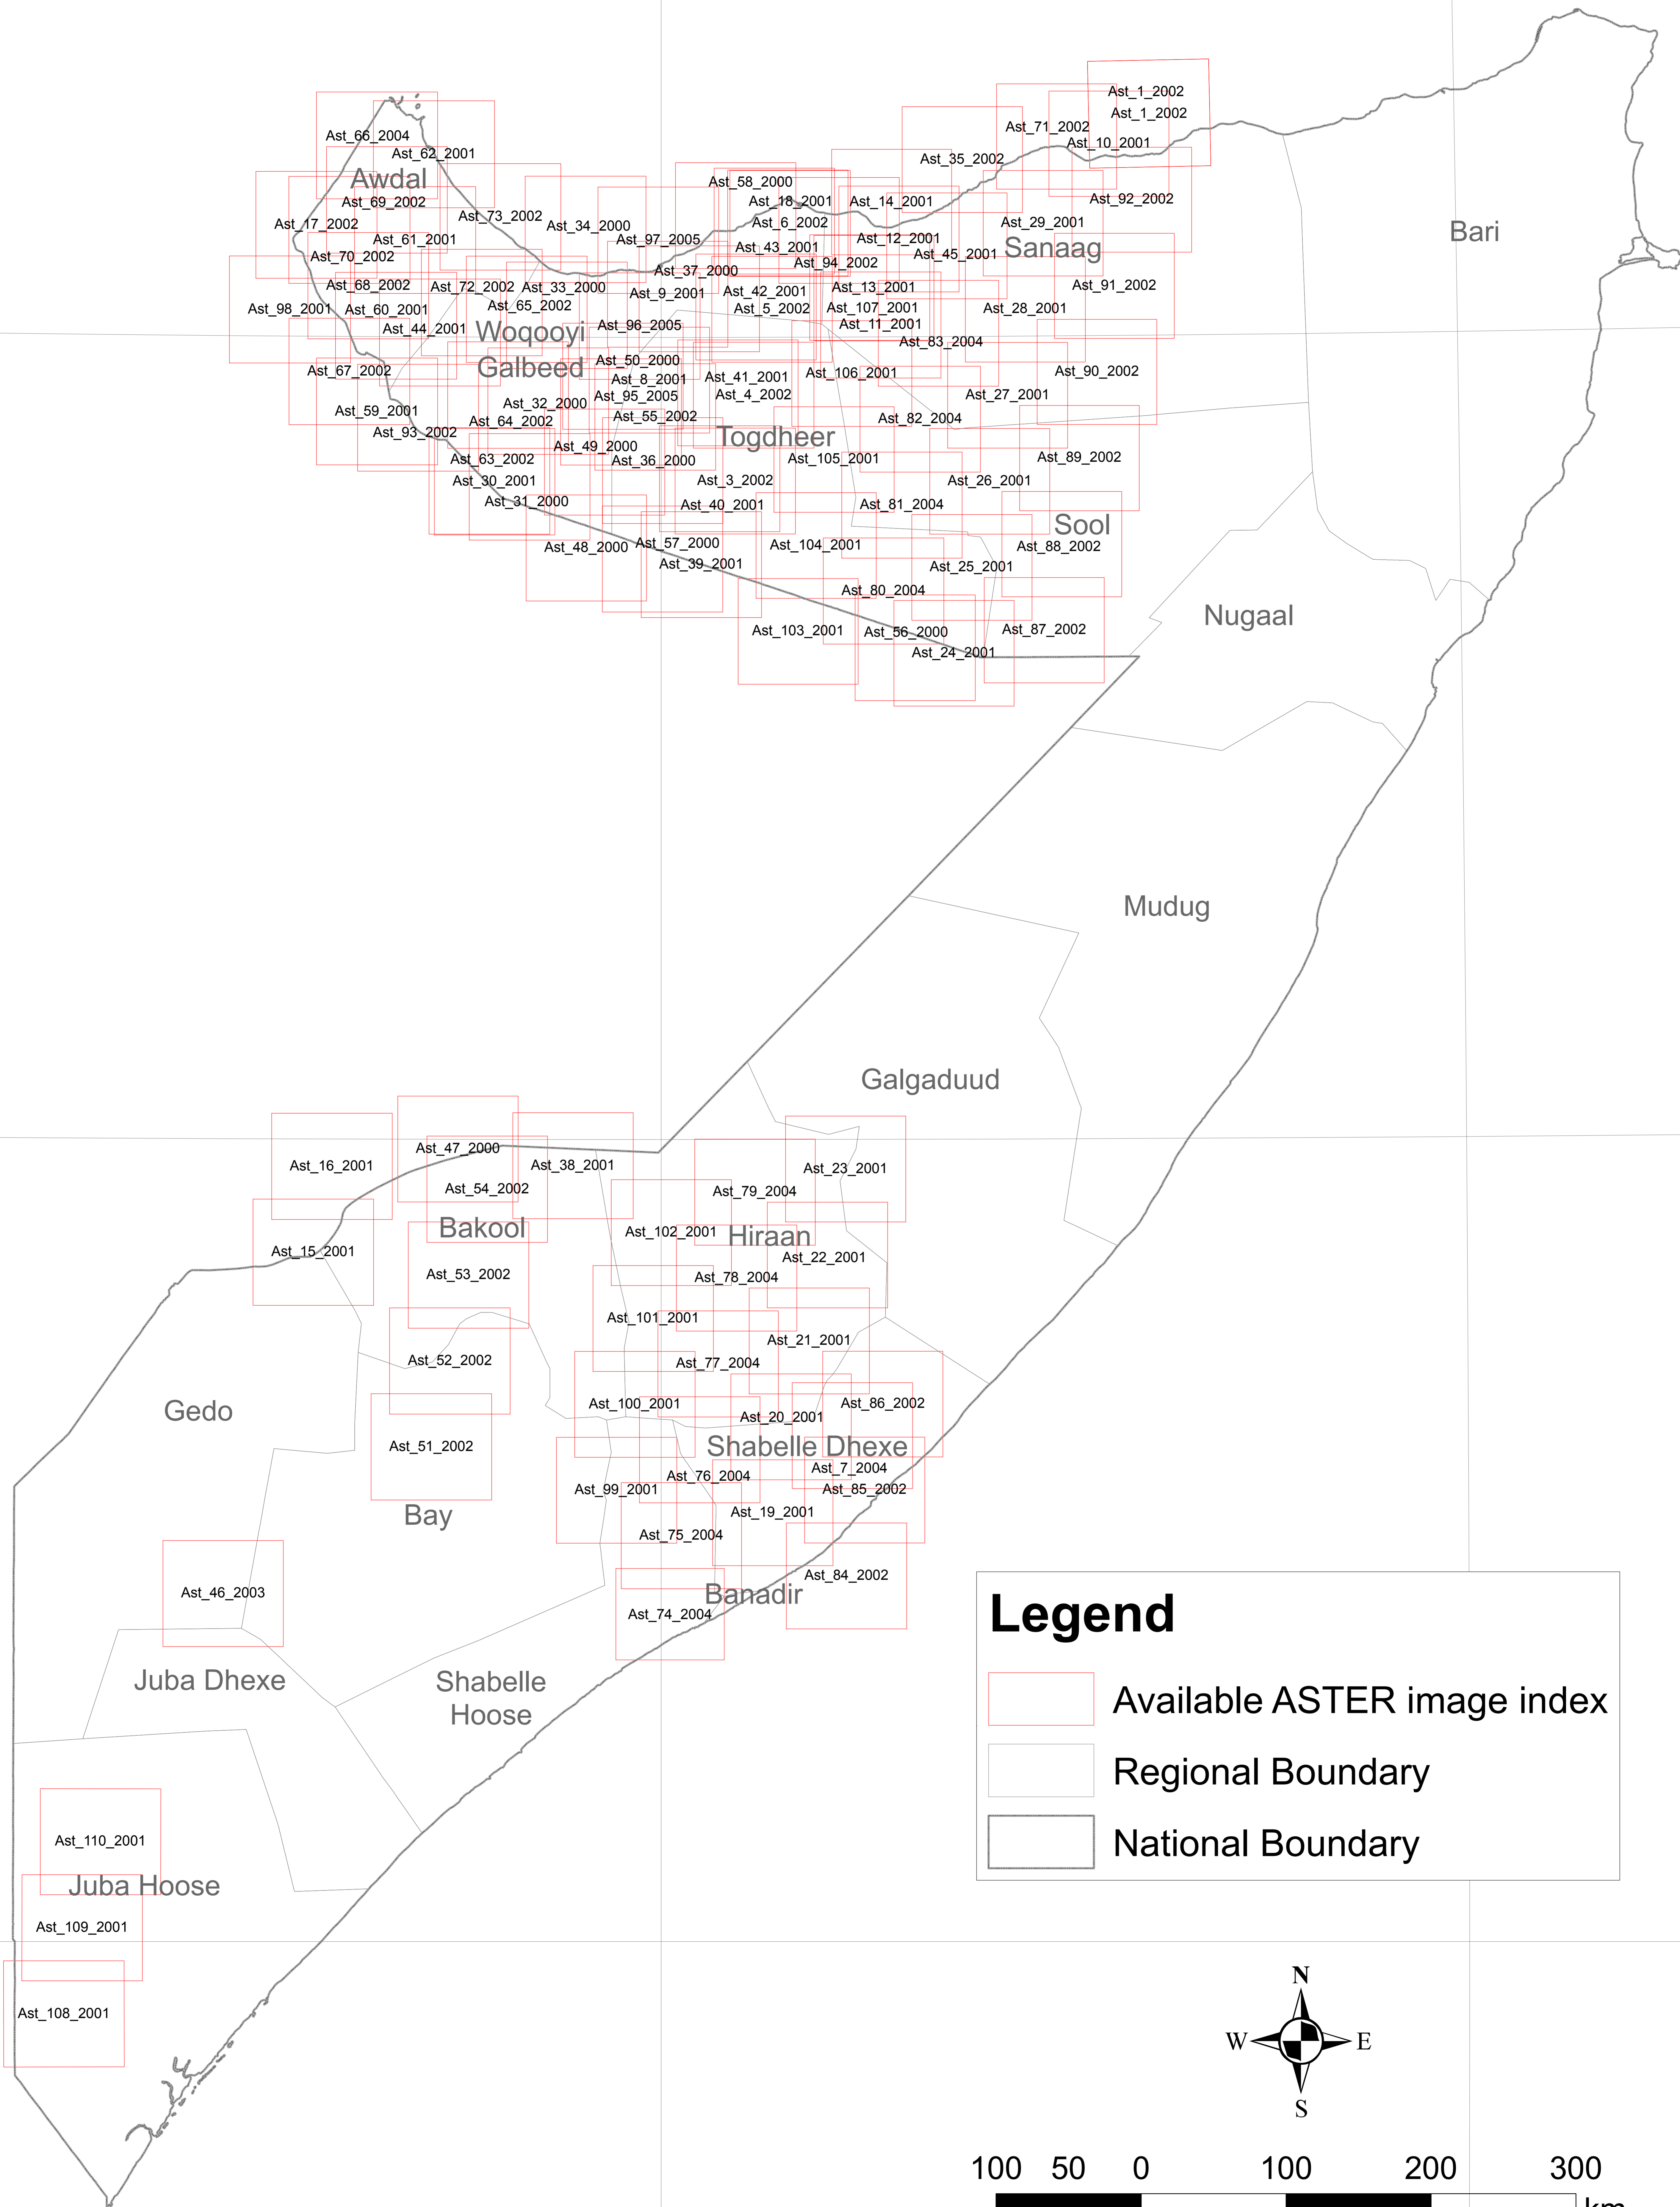

AVAILABLE ASTER IMAGE INDEX

Legend

-  Available ASTER image index
-  Regional Boundary
-  National Boundary

45°0'0"E

50°0'0"E

10°0'0"N

5°0'0"N

0°0'0"