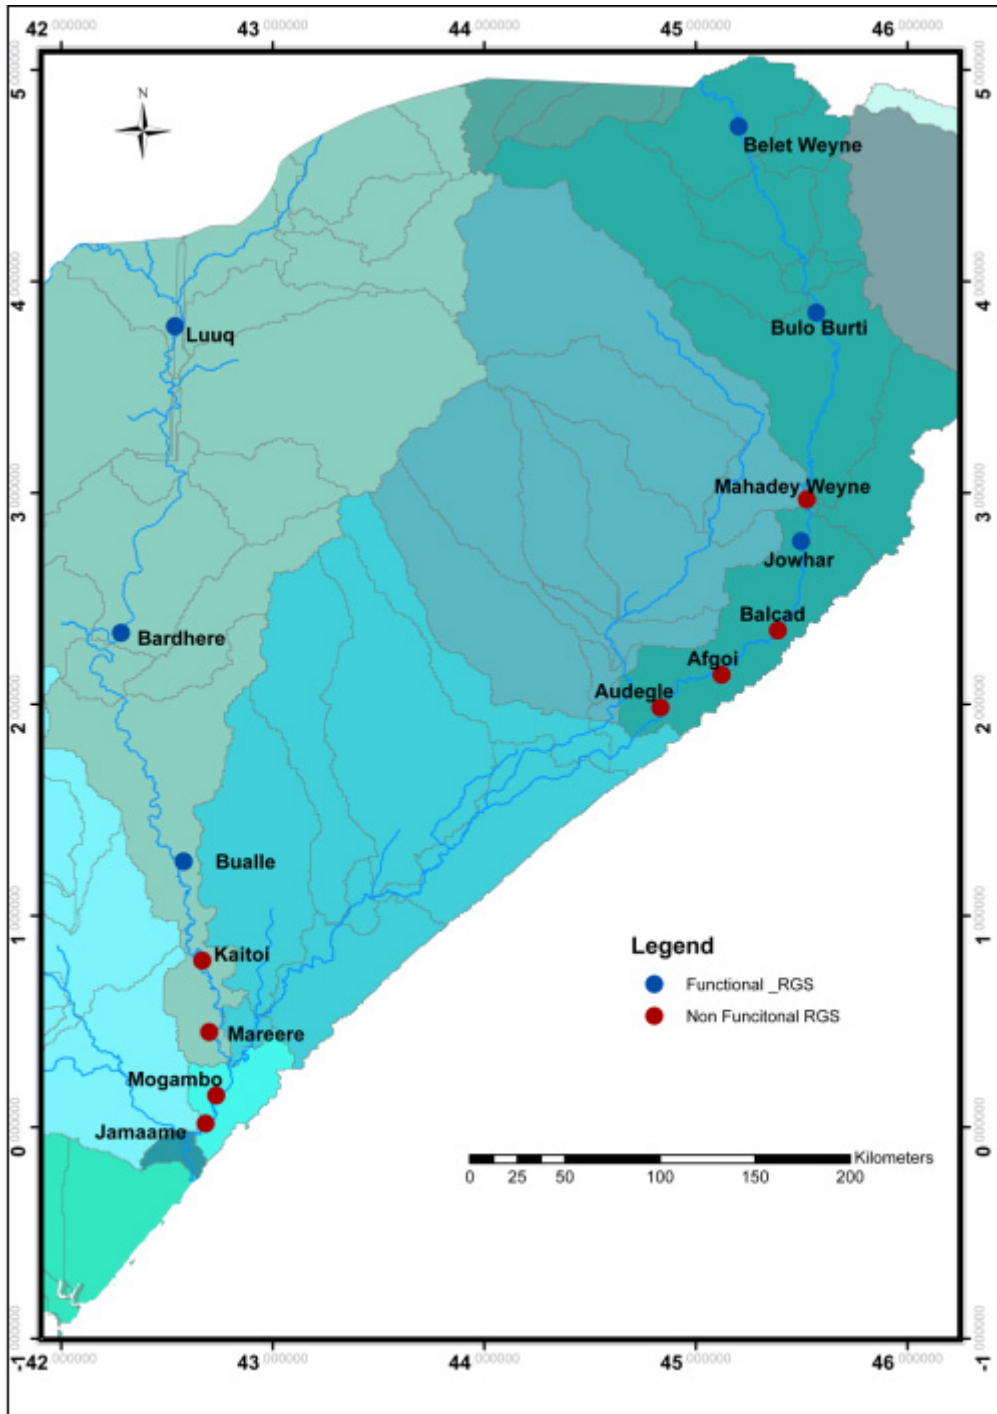

River Gauge Stations Network (Somalia)

Acronyms used on Map:
RGS – River Gauge Station